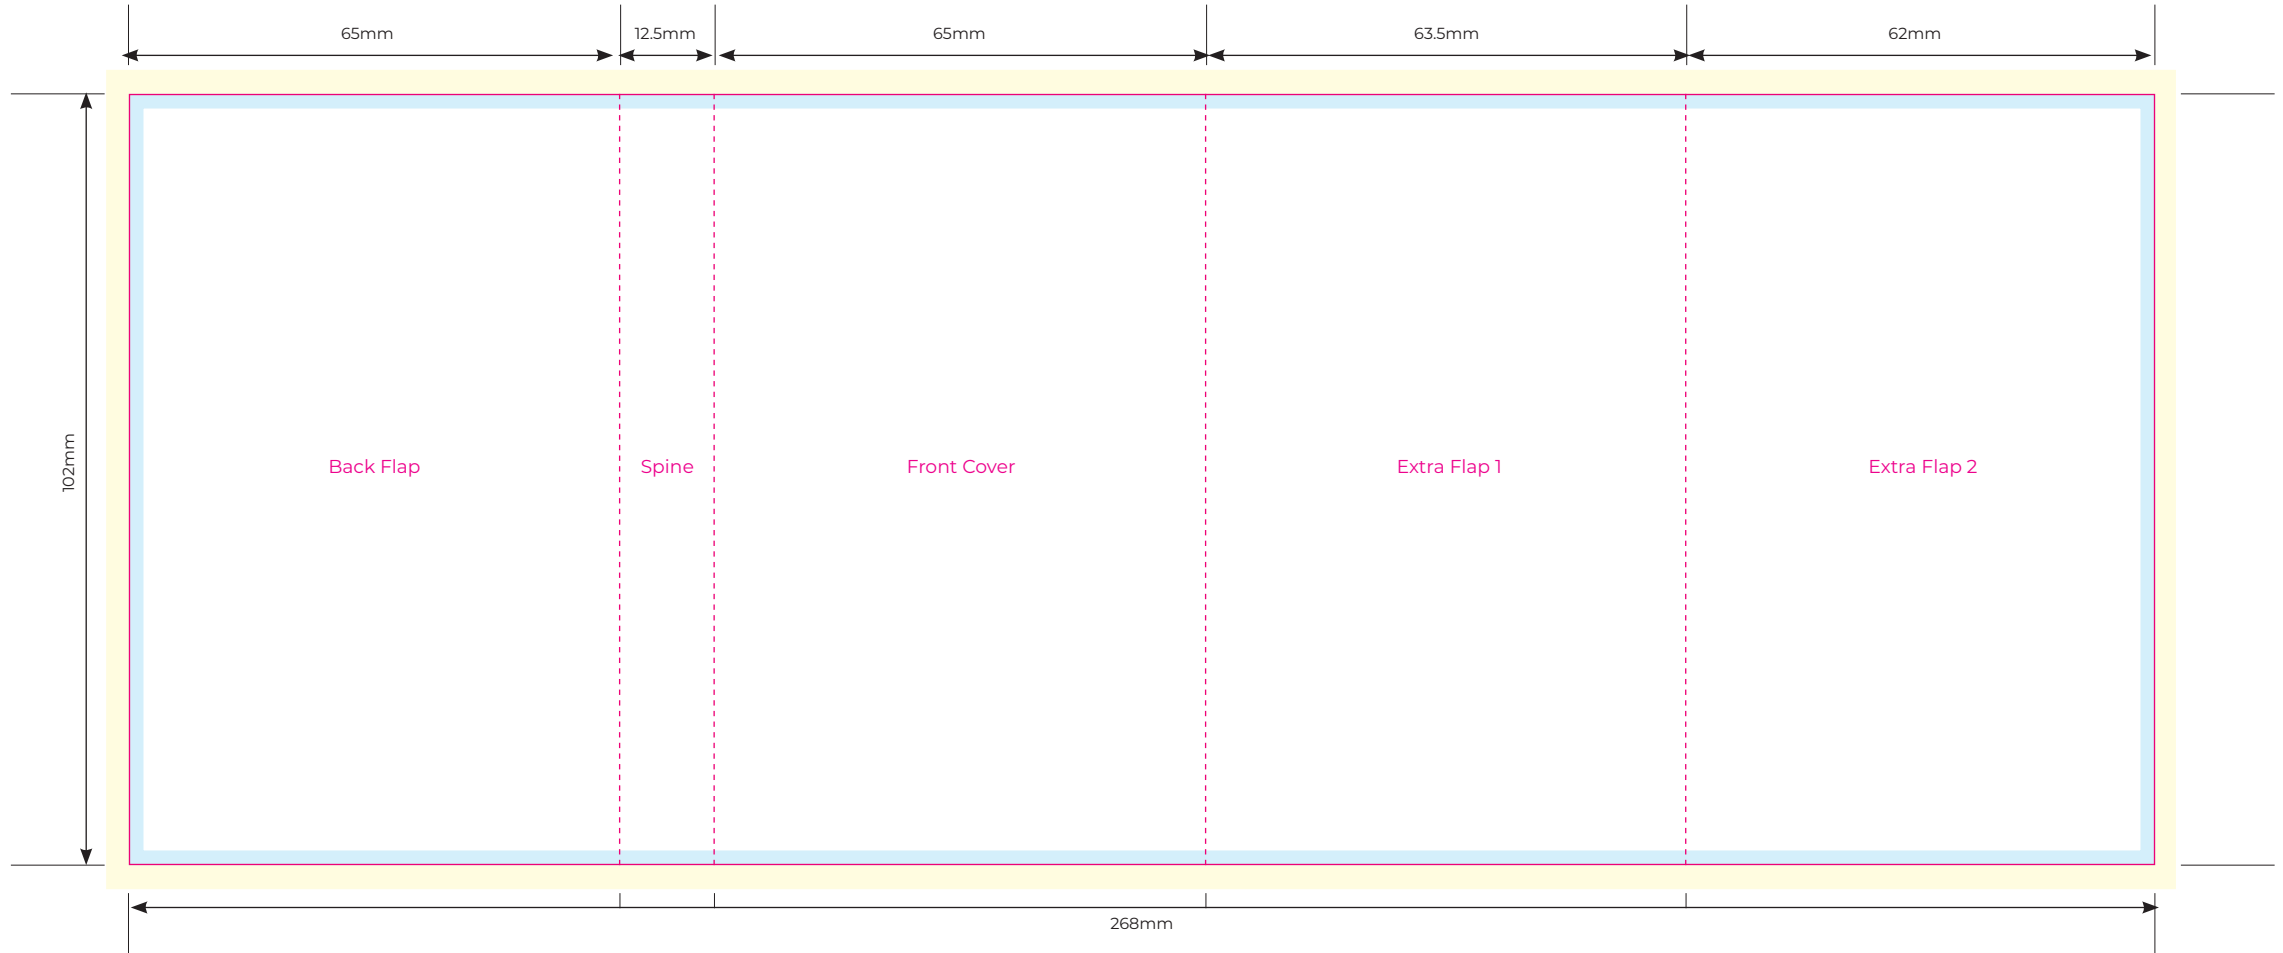

- 3mm bleed
- Safe zone
- Trim line / crease

- 3mm bleed
- Safe zone
- Trim line / crease