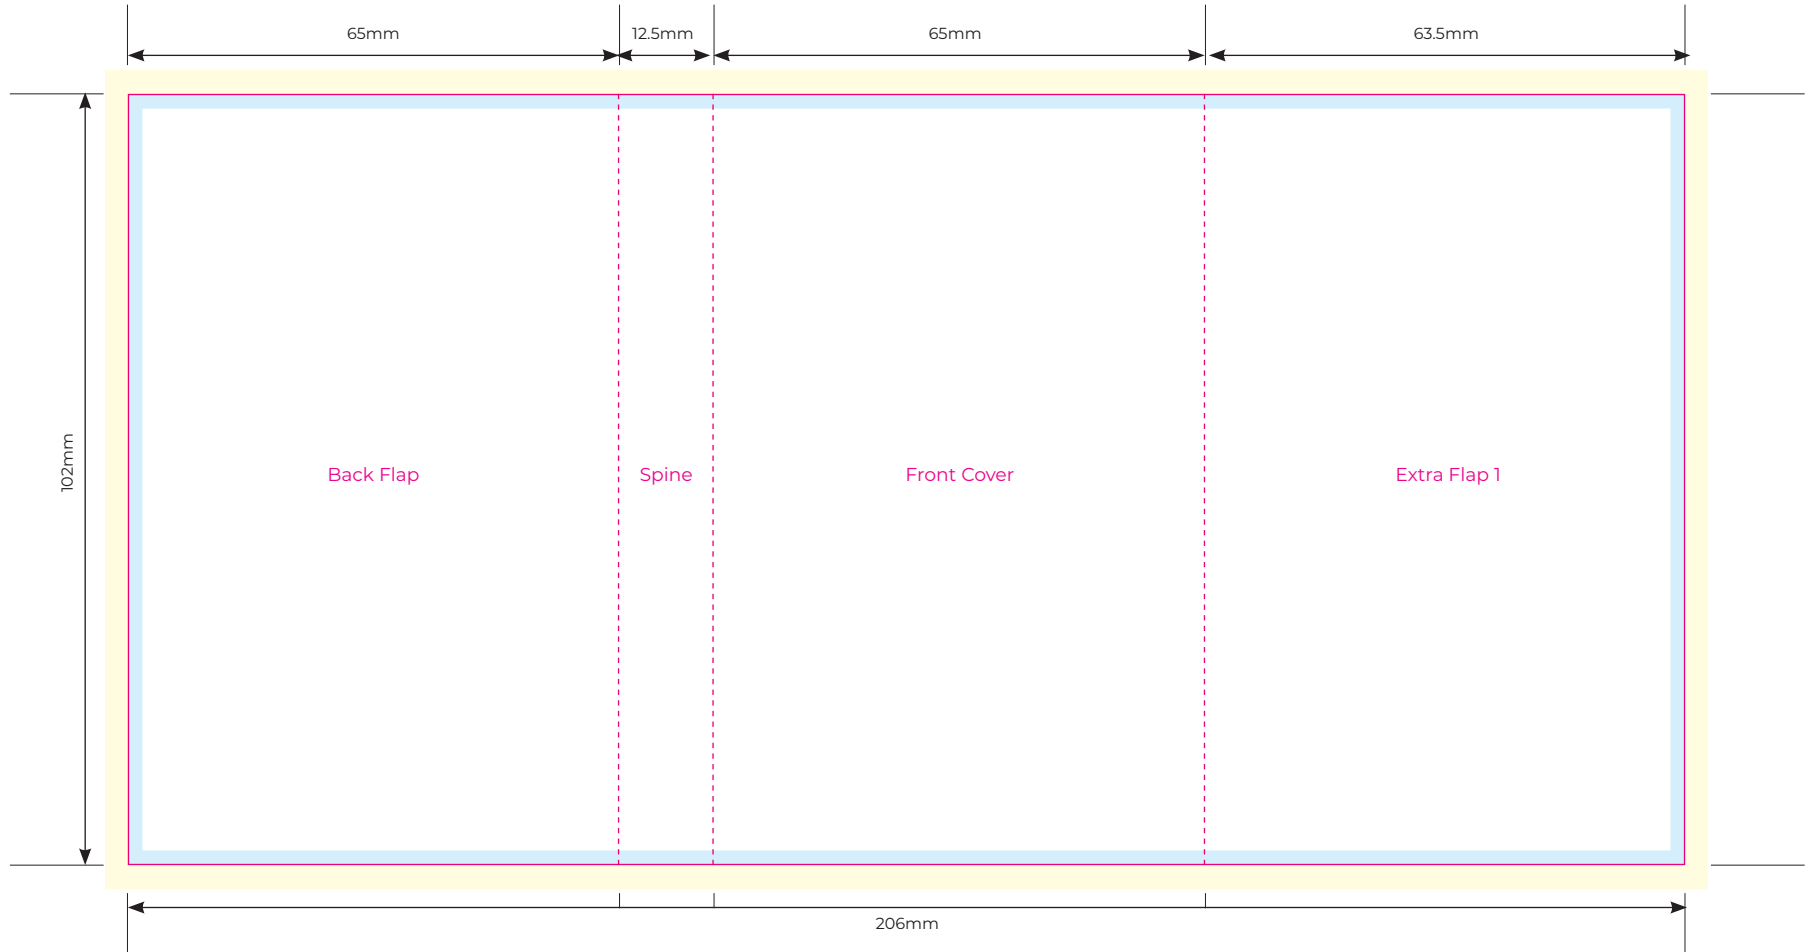

- 3mm bleed
- Safe zone
- Trim line / crease

- 3mm bleed
- Safe zone
- Trim line / crease