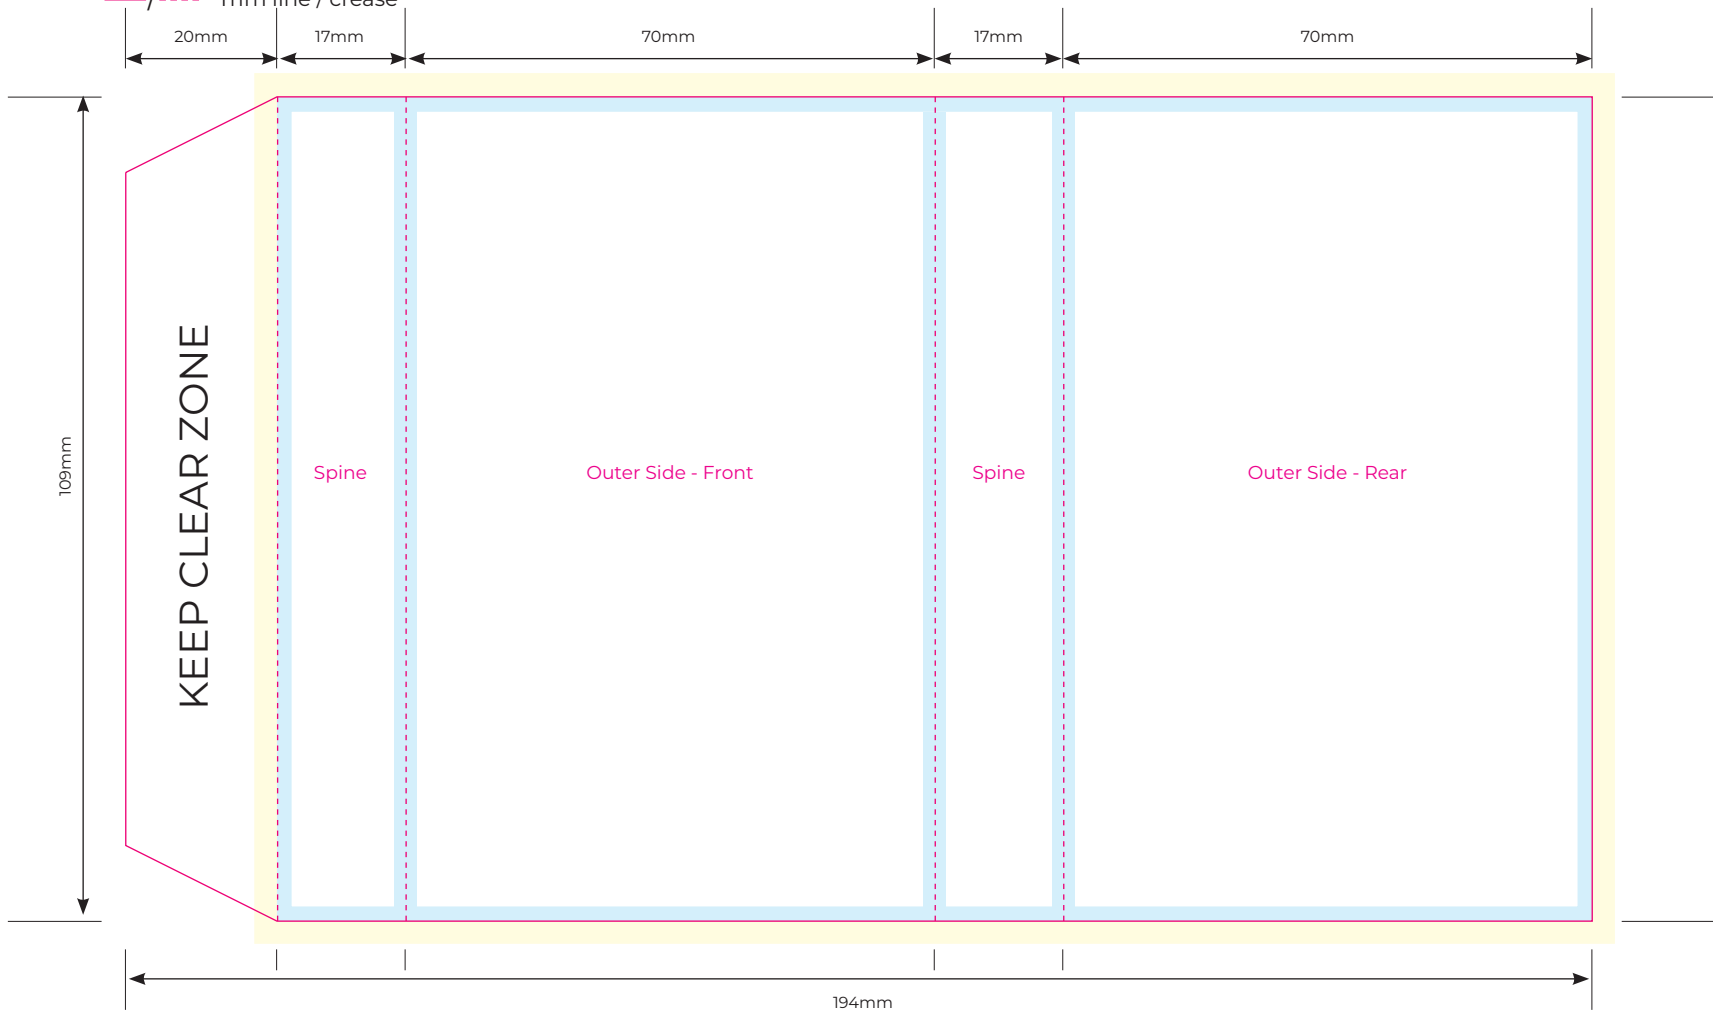

3mm bleed

Safe zone

Trim line / crease

3mm bleed

Safe zone

Trim line / crease