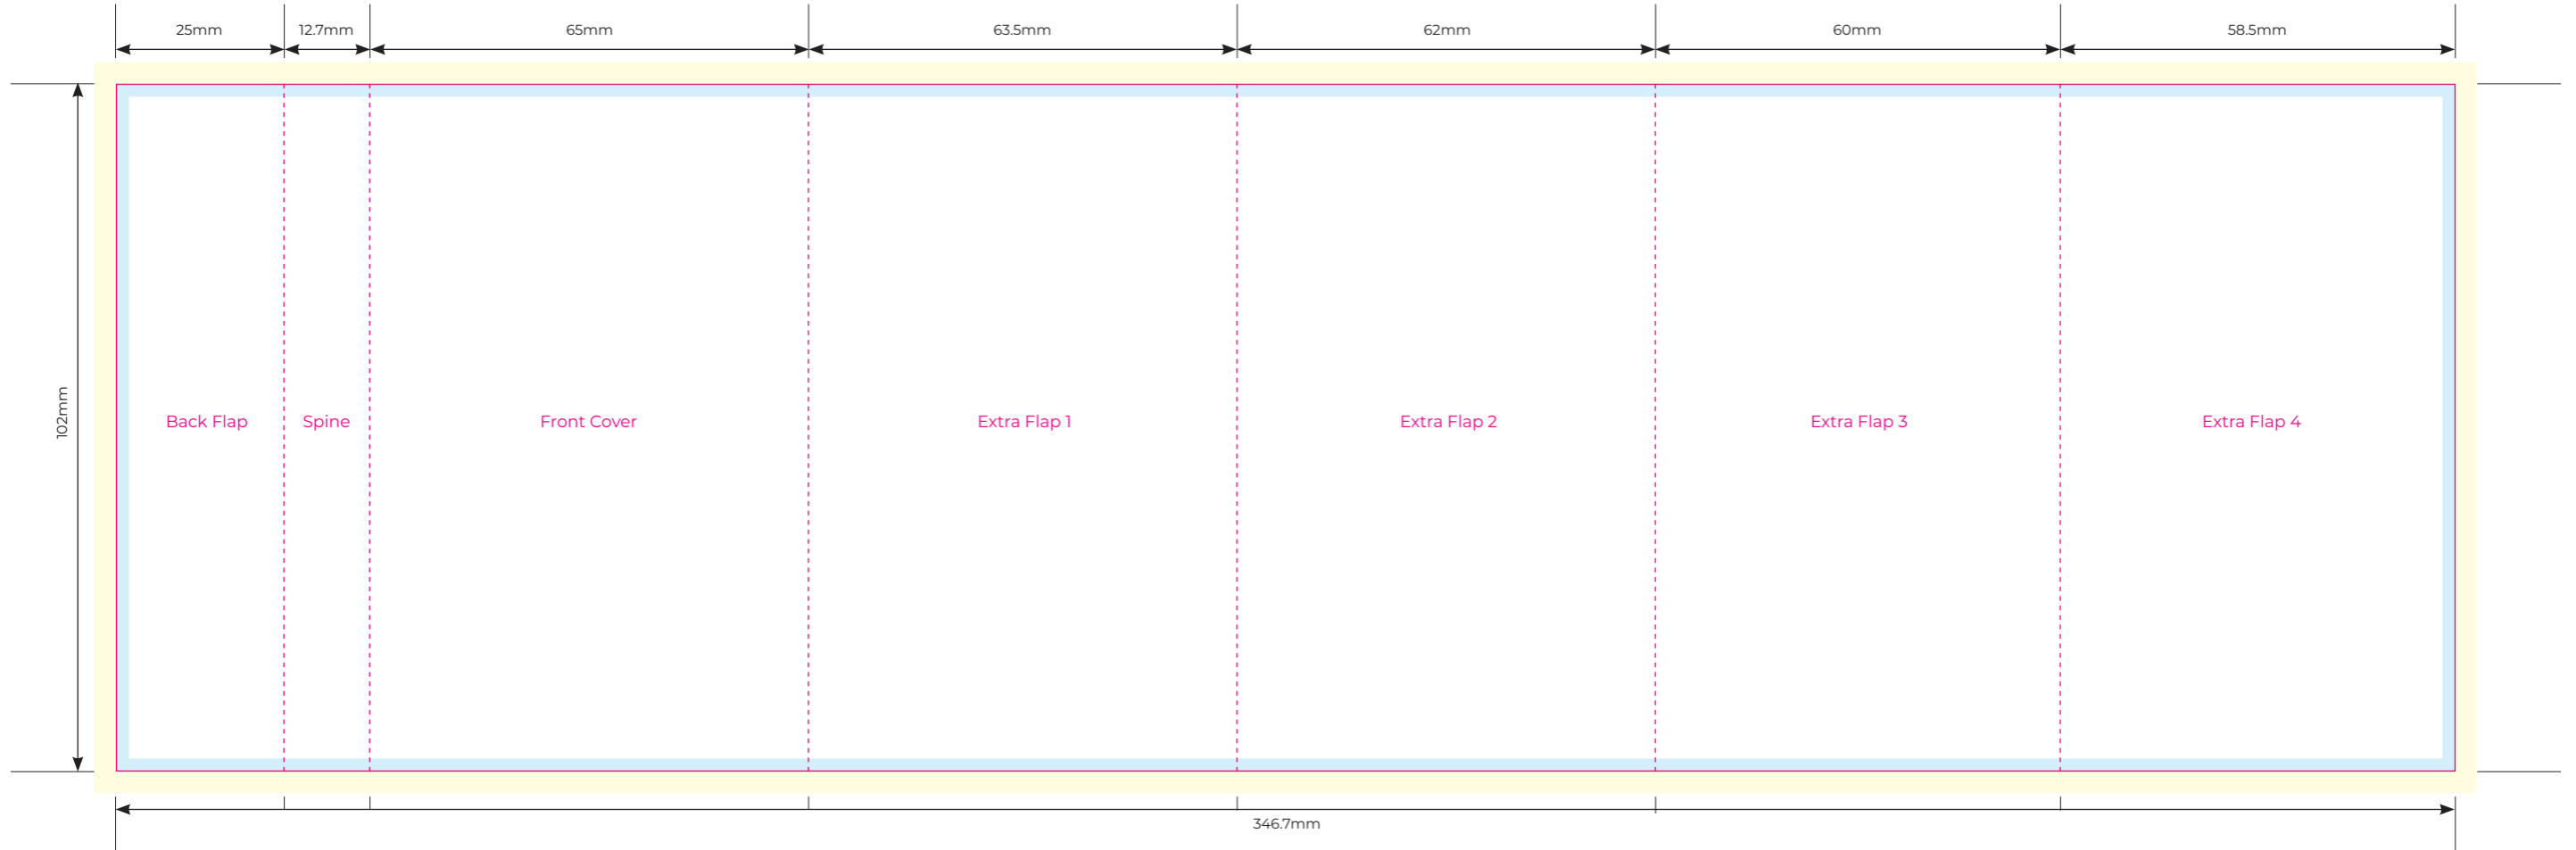

- 3mm bleed
- Safe zone
- Trim line / crease

- 3mm bleed
- Safe zone
- Trim line / crease