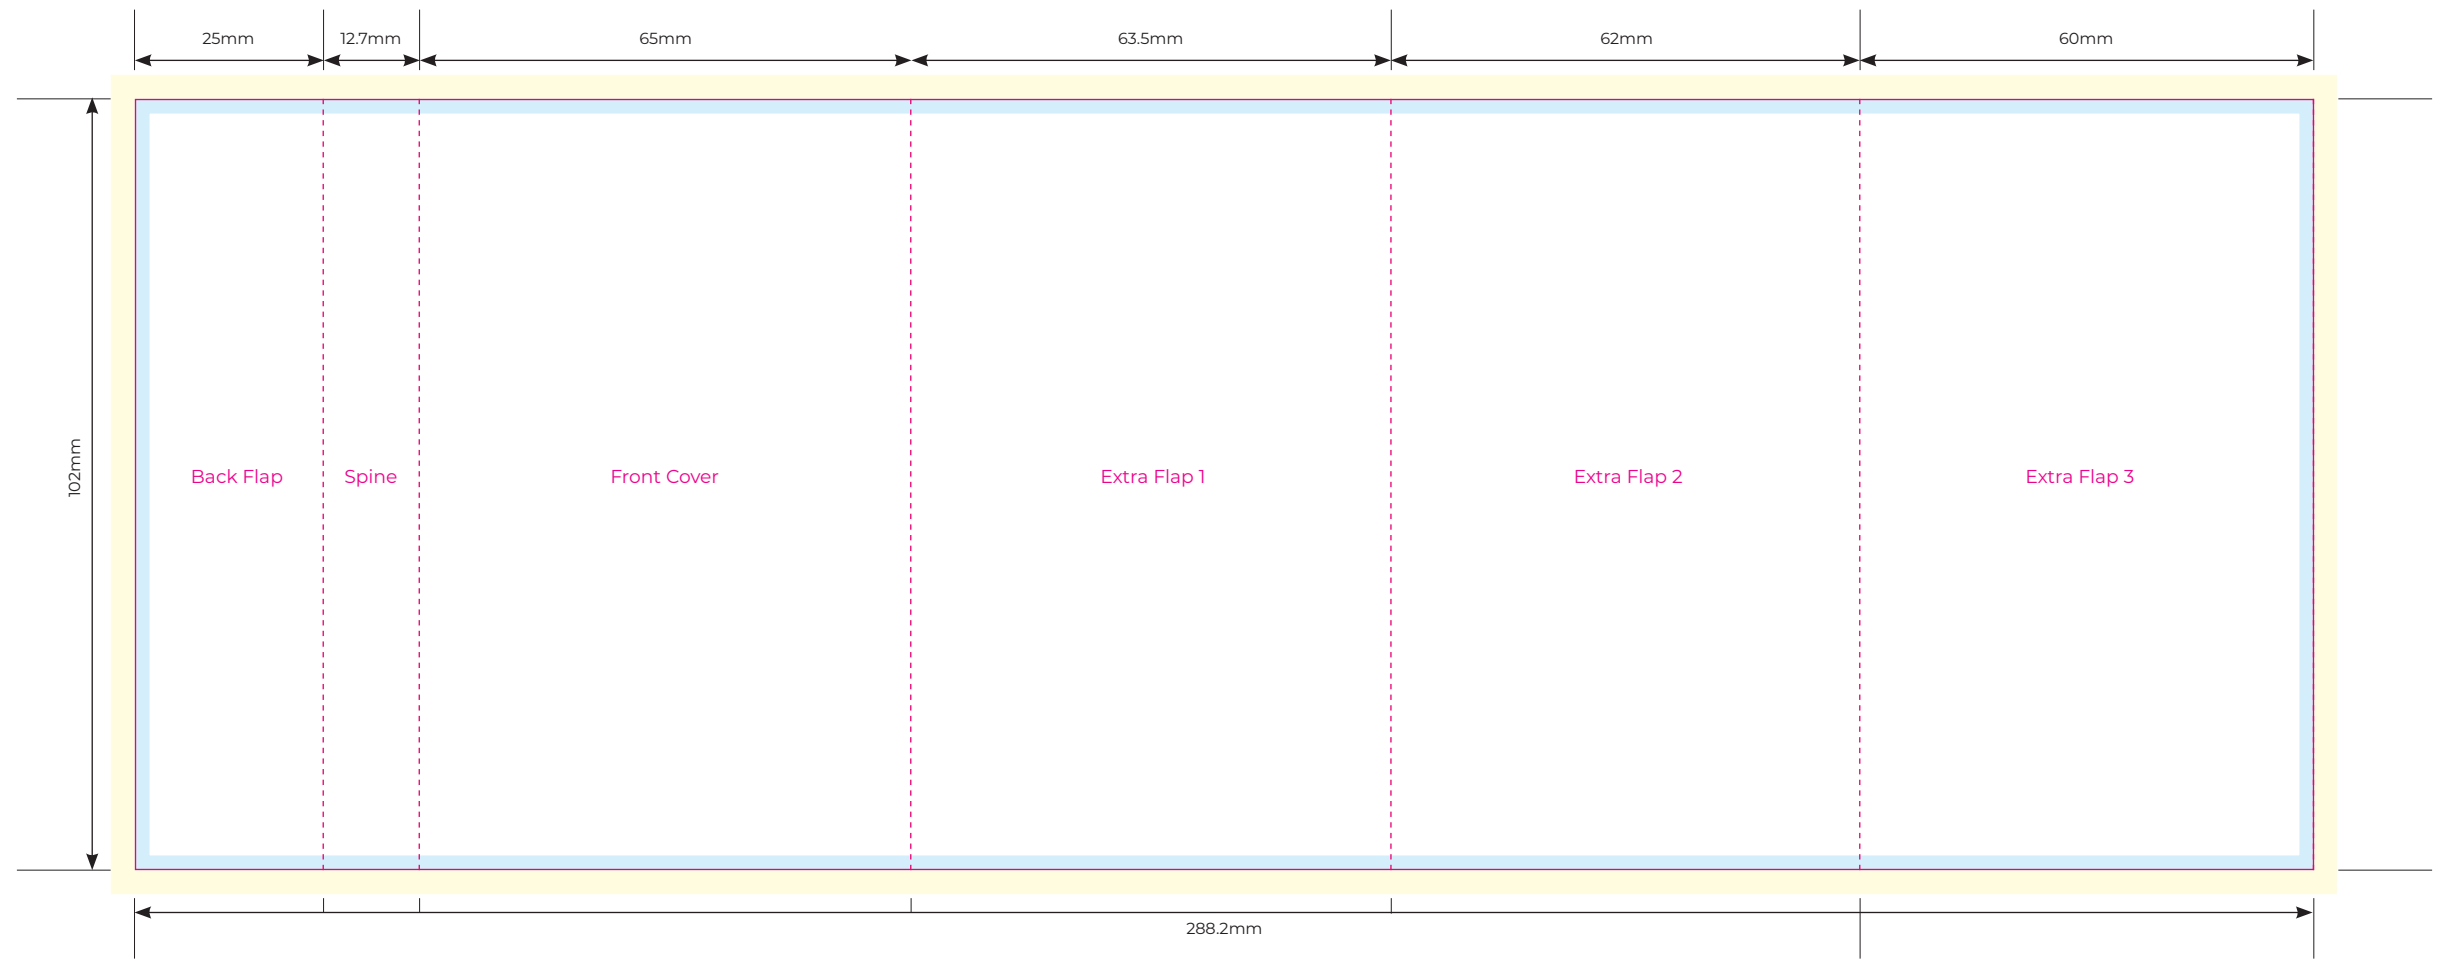

- 3mm bleed
- Safe zone
- Trim line / crease

- 3mm bleed
- Safe zone
- Trim line / crease