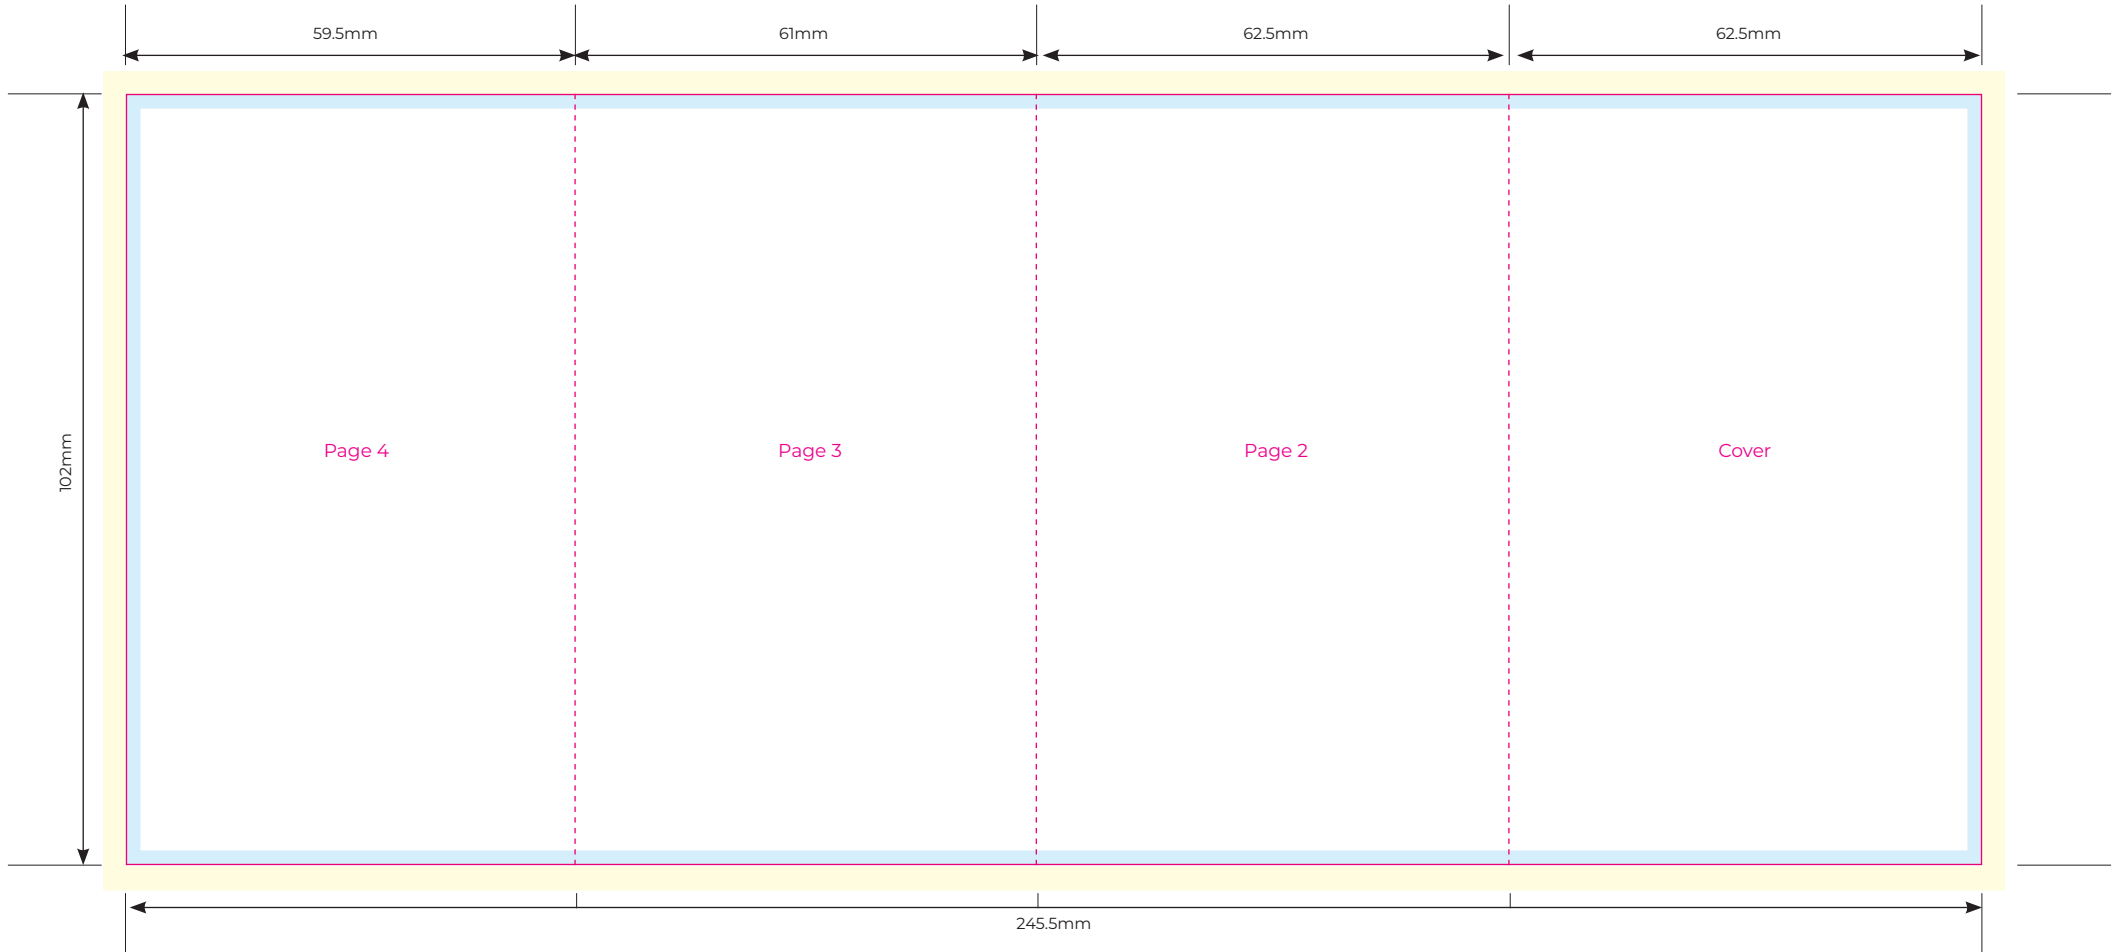

-  3mm bleed
-  Safe zone
-  Trim line / crease

- 3mm bleed
- Safe zone
- Trim line / crease