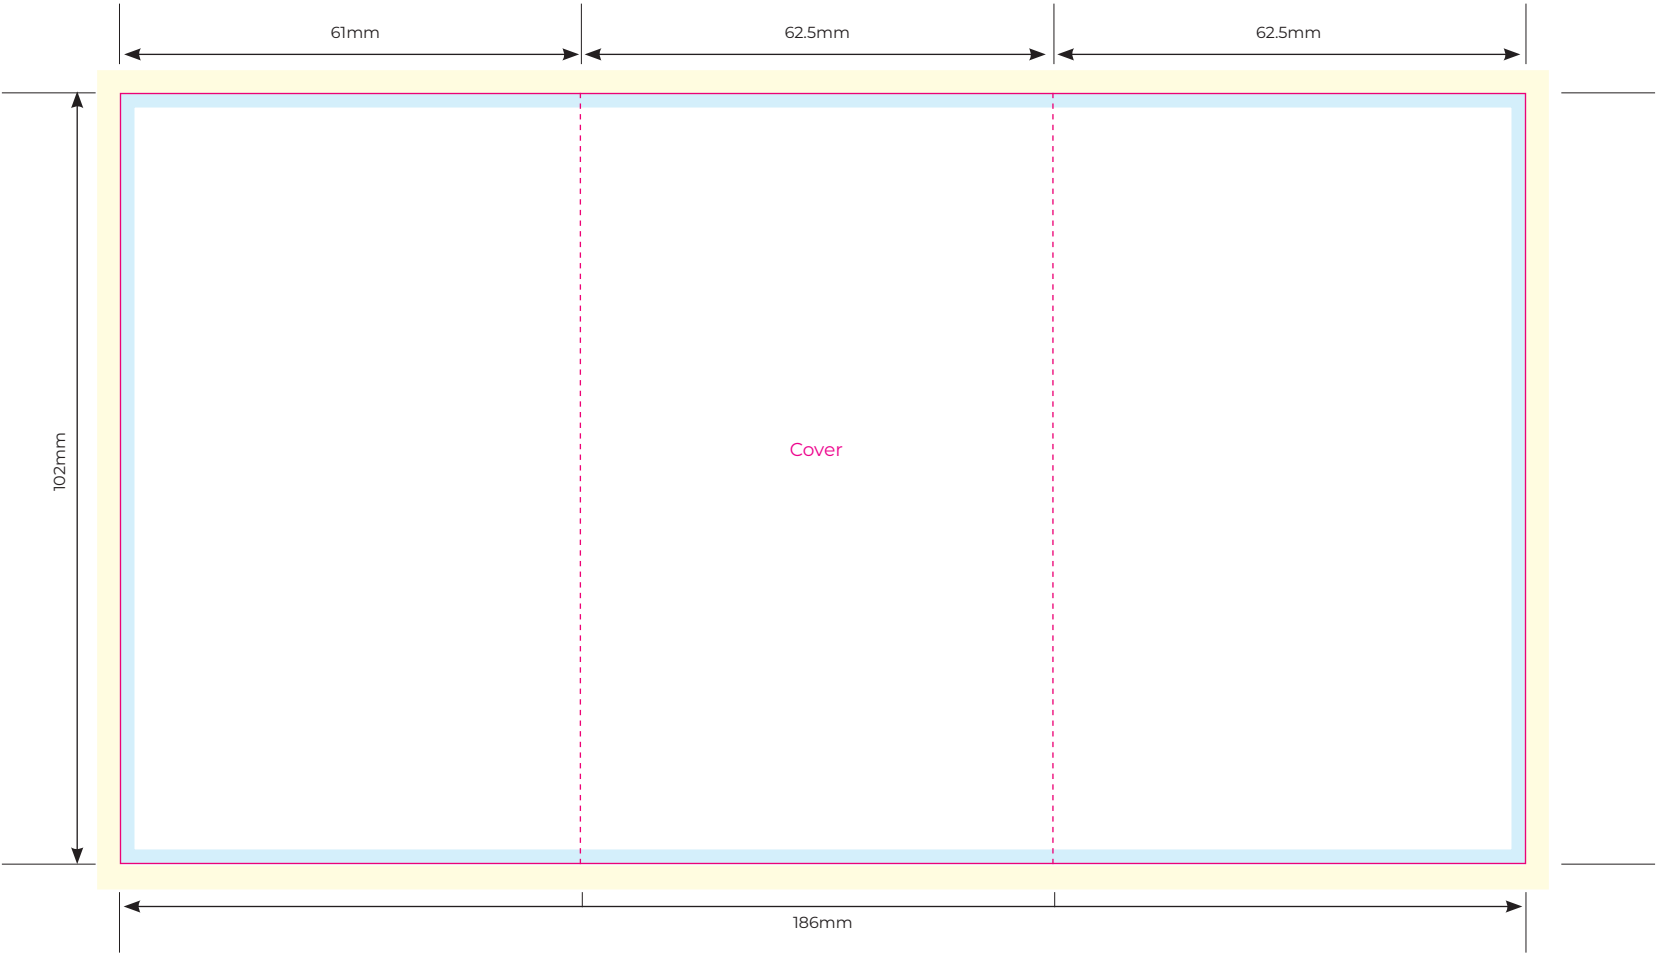

- 3mm bleed
- Safe zone
- Trim line / crease

- 3mm bleed
- Safe zone
- Trim line / crease